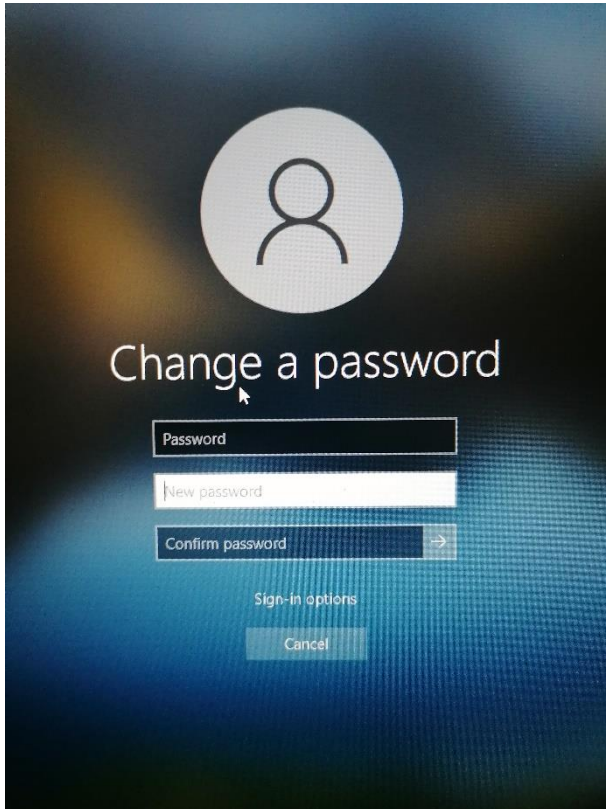

vpn.yasar.edu.tr

Connect

Username

Password

Sign In

Cancel

ENG 13:57 14/12/2020

Then enter the sms code and click sign in.

Sign In

0543***8663 nolu telefonunuza gelen kodu giriniz.

Sign In

Cancel

GlobalProtect

Connected

You are securely connected to the corporate network

Yaşar Üniversitesi

After connection click Ctrl+Alt+Del at the same time. Then click change password

Enter new password twice, click the item . Change your password.

Yaşar Üniversitesi