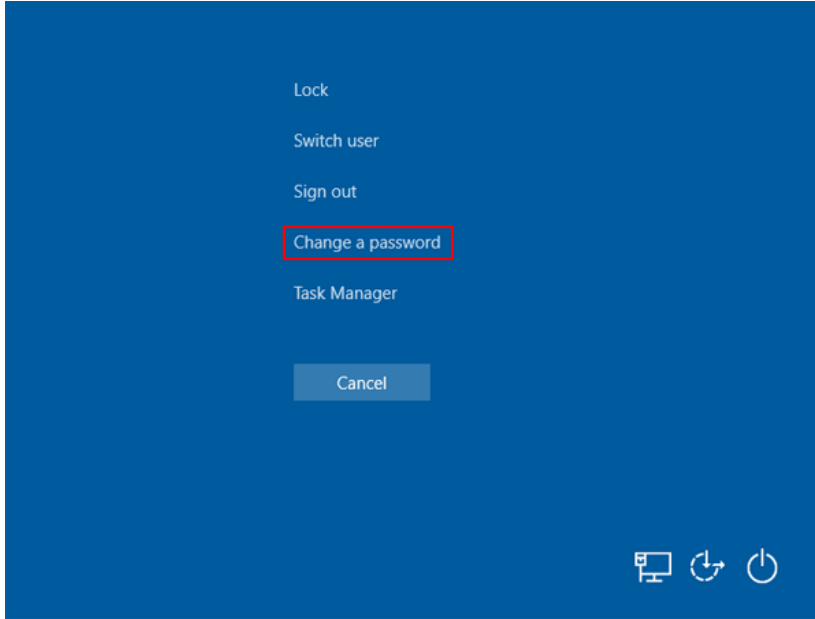

Yaşar Üniversitesi

After connection click Ctrl+Alt+Del at the same time. Then click change password